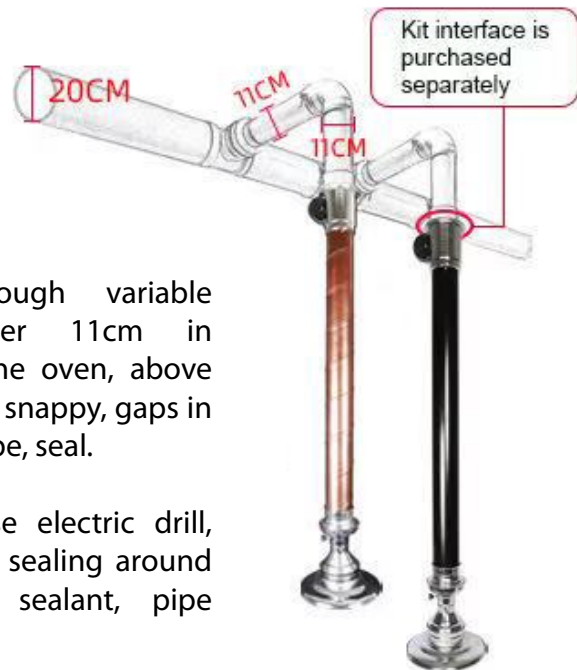

PVC Pipe

Mainline through variable diameter after 11cm in diameter to the oven, above the insert pipe snappy, gaps in sawing PVC pipe, seal.

Overlap in use electric drill, drilling screws sealing around with a few sealant, pipe installation.