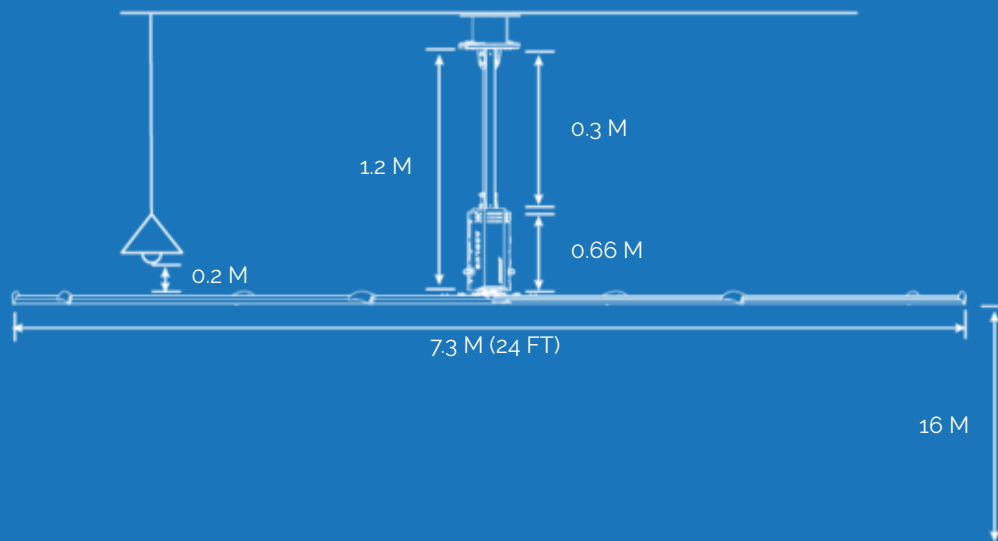

Dapat Dibeli di Official Store
TOKOPEDIA, SHOPEE, BLIBLI,
BUKALAPAK & LAZADA

Kunjungi Website Kami di
KIPASCKE.CO.ID

SALES & CUSTOMER SERVICE :

0811 289 688

WHATSAPP ONLY

Untuk keluhan pelanggan, harap simpan nomor ini

CEILING FAN HIGH VOLUME

Installation Diagram

Temukan juga produk-produk yang kami jual di lapak resmi
Kipas Online CKE di e-commerce berikut :

Kunjungi juga sosial media kami untuk mendapatkan info terupdate

@cke.official CKE Fan Indonesia CKE Fan

Spesifikasi dapat berubah sewaktu-waktu tanpa pemberitahuan terlebih dahulu. Untuk info lebih jelas mohon hubungi sales & marketing Outlet CKE sebelum melakukan transaksi.

Official Store
Tokopedia CKE
12905/R/J/CFHV-D8BAA73-KL/DE/C

kipascke.co.id