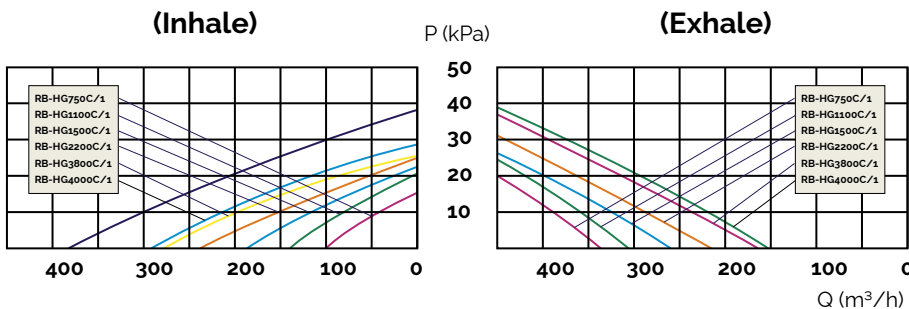

Function Curves (for Your Reference)

Features

- Centrifugal vanes make high pressure, great outflow and low noise.
- High quality engine ensures safe and steady effect.
- Non-oil lubrication and pure compressed air.
- Phosphorize disposition, regular coloring and adhesive strength.
- Wide range of power, long life of this machine.

Note

- The products must be put at dry and ventilated places above water level.

Spesifikasi dapat berubah sewaktu-waktu tanpa pemberitahuan terlebih dahulu. Untuk info lebih jelas mohon hubungi sales & marketing Outlet CKE sebelum melakukan transaksi.

Service Center, Sosmed & Lapak Resmi
5436/R/J/RB-HG-NB/DE/C

kipascke.co.id