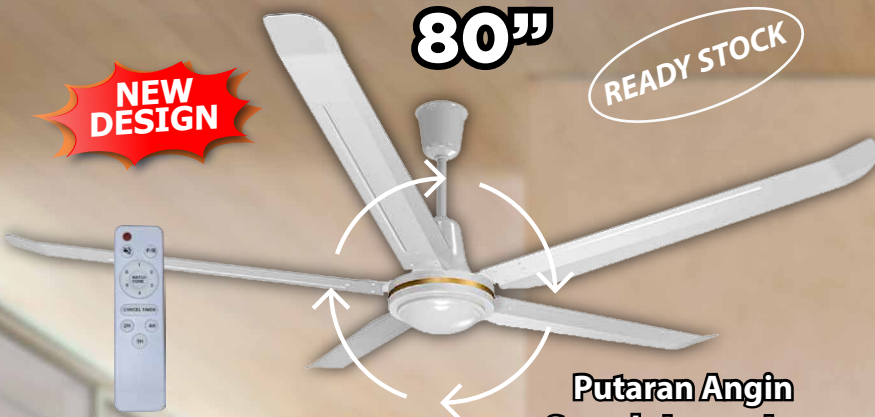

NEW DESIGN

80"

READY STOCK

Putaran Angin
Searah Jarum Jam

Remote

CF-5BL/WHT-HTY-DM