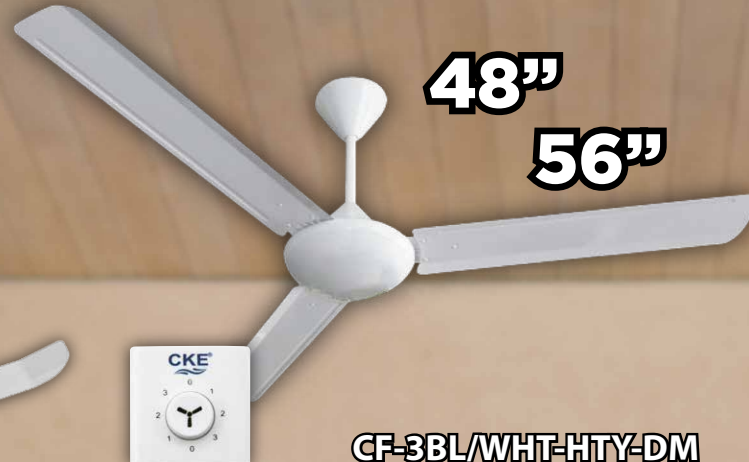

48"

56"

WITH SPEED CONTROL

CF-3BL/WHT-HTY-DM

DECORATIVE CEILING FAN

VIDEO PRODUK

tokopedia
 Official Store

Shopee
 Official Store

*Hasil Test WH Kamal 21-08-2025

CODE	SIZE	VOLT	POWER	SPEED RPM	AIR FLOW (M ₃ /MIN)	AIR VELOCITY M/S	AIR THROW DISTANCE	BLADE & COLOR	CONTROLLER
CF-48-3BL/WHT-HTY-DM	48"	220 V	57.4 W	326.9	153	1.96	1.5 Meter	3 / WHITE	SPEED CONTROL
CF-56-3BL/WHT-HTY-DM	56"	220 V	56.9 W	310	170	1.9	1.5 Meter	3 / WHITE	SPEED CONTROL
CF-80-5BL/WHT-HTY-DM	80"	220 V	71.5 W	181	455	2.3	1.5 Meter	5 / WHITE	REMOTE
CF-80-5BL/BLK-HTY-DM	80"	220 V	67.7 W	187.6	455	2.3	1.5 Meter	5 / BLACK	REMOTE