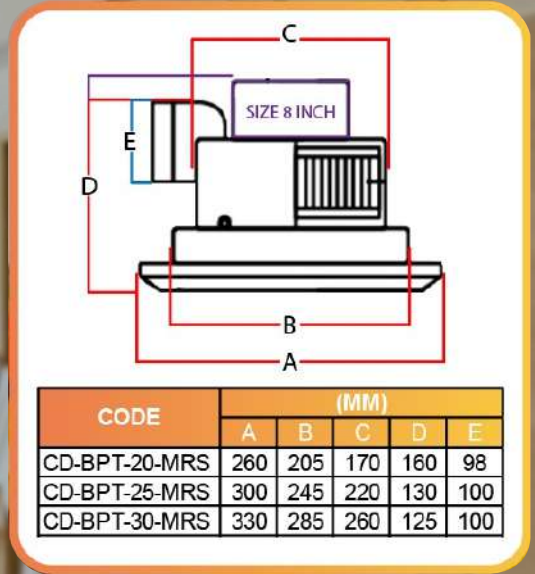

Ceiling Duct With Dammpers