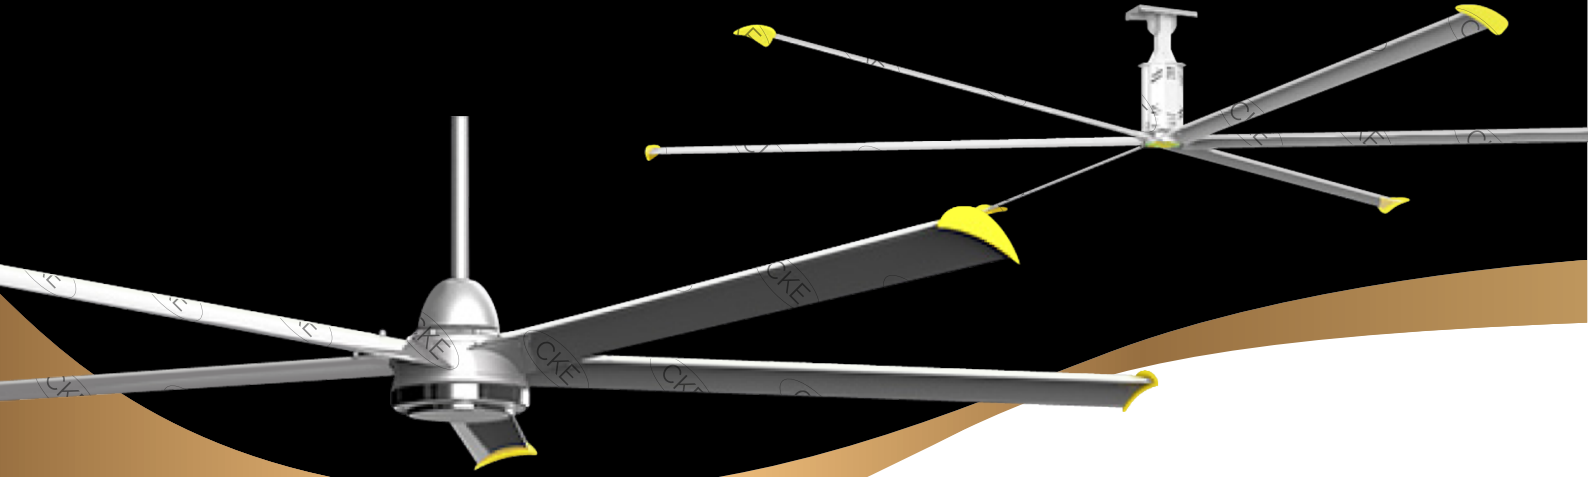

Dapat Dibeli di Official Store
TOKOPEDIA, SHOPEE, BLIBLI,
BUKALAPAK & LAZADA

Kunjungi Website Kami di
KIPASCKE.CO.ID

SALES & CUSTOMER SERVICE :

0811 289 688

WHATSAPP ONLY

Untuk keluhan pelanggan, harap simpan nomor ini

CEILING FAN HIGH VOLUME