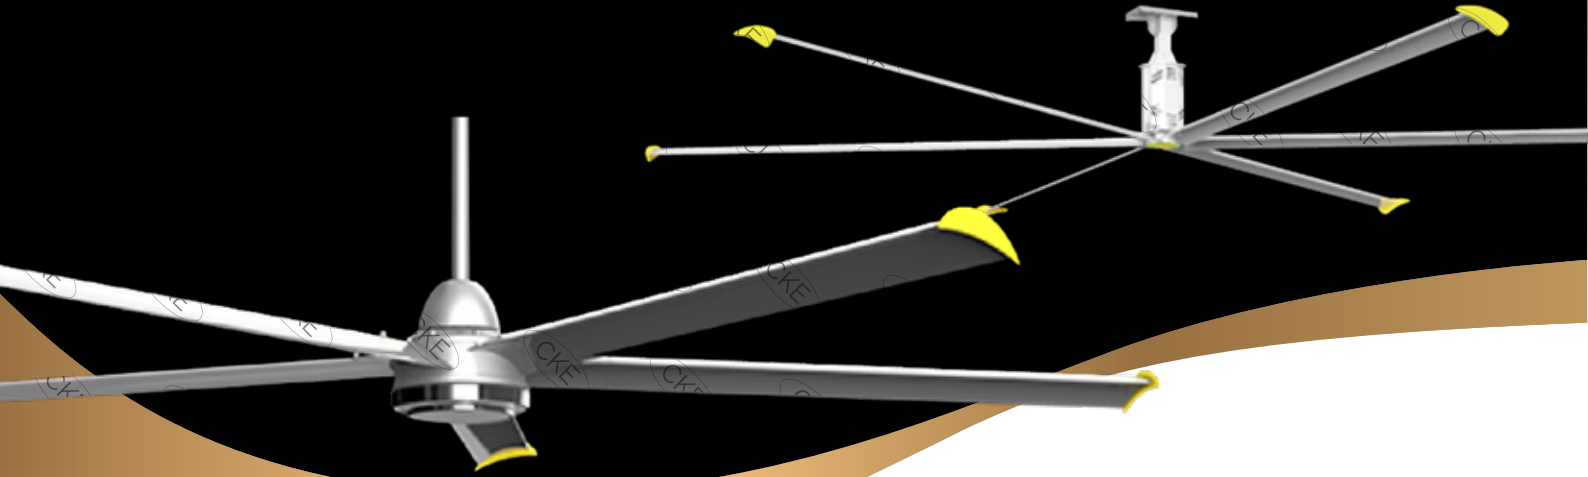

Dapat Dibeli di Official Store
TOKOPEDIA, SHOPEE, BLIBLI,
BUKALAPAK & LAZADA

Kunjungi Website Kami di
KIPASCKE.CO.ID

SALES & CUSTOMER SERVICE :

0821 1999 9148
0811 289 688

WHATSAPP ONLY

Untuk keluhan pelanggan, harap simpan nomor ini

CEILING FAN HIGH VOLUME