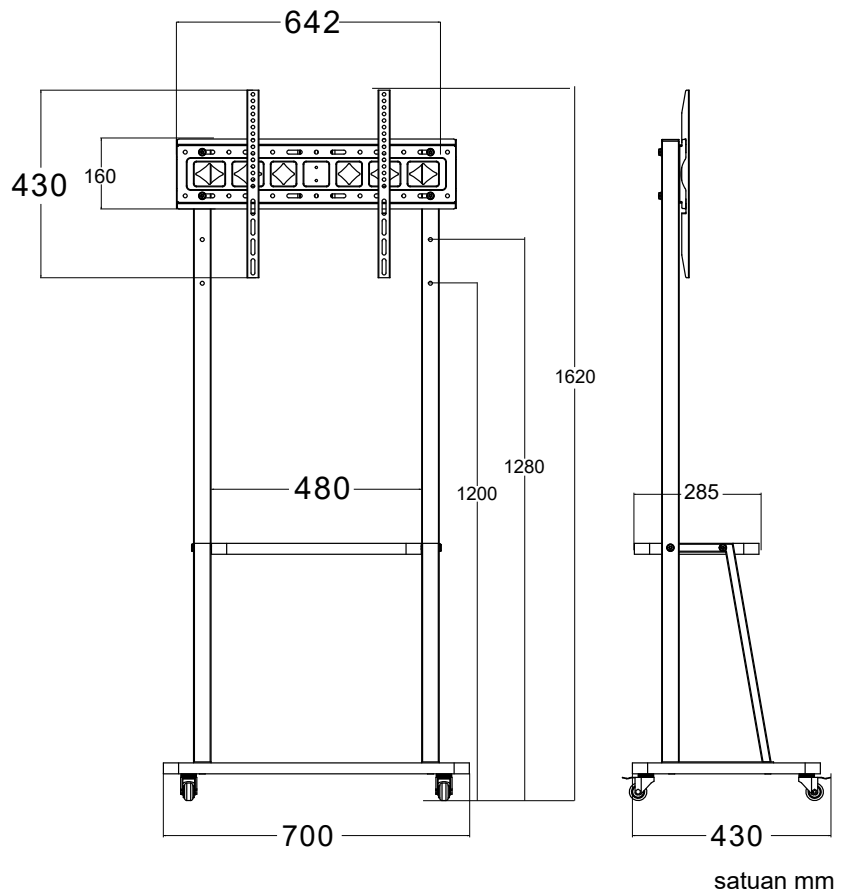

Tilt Range
±8°

Vesa Max
400*400mm

**Flat Panel TV
Wall Mount Bracket**
Ukuran 26"~65"
BP-CP305-SJ

BP-CP305-SJ

Screen Size
26"~65"

Weight Capacity
30kgs

Vesa Max
400*400mm

Tilt Range
-8°

**Bracket
Ceiling TV**
Ukuran 26"~55"
BP-DN04-SJ

BP-DN04-SJ

Screen Size
26"-55"

Vesa Max
400*400mm

Weight Capacity
30kgs

Angle Of Rotation
360°

Tilt Range
+13° -39°

**Bracket
Standing TV
Ukuran 32"~55"
BP-Y609S-SJ**

BP-Y609S-SJ

Screen Size
32"-55"

Weight Capacity
25kgs

Vesa Max
400*400mm

**Bracket
Standing TV
Ukuran 32"~75"
BP-Y800-SJ**

BP-Y800-SJ

Screen Size
32"-75"

Weight Capacity
50kgs

Vesa Max
600*400mm

Wheels With Lock
4 cm Wheels

**Bracket
Standing TV**
Ukuran 52"~120"
BP-Y900-SJ

BP-Y900-SJ

Screen Size
52"-120"

Weight Capacity
200kgs

Vesa Max
1200*600mm

Wheels With Lock
4 cm Wheels