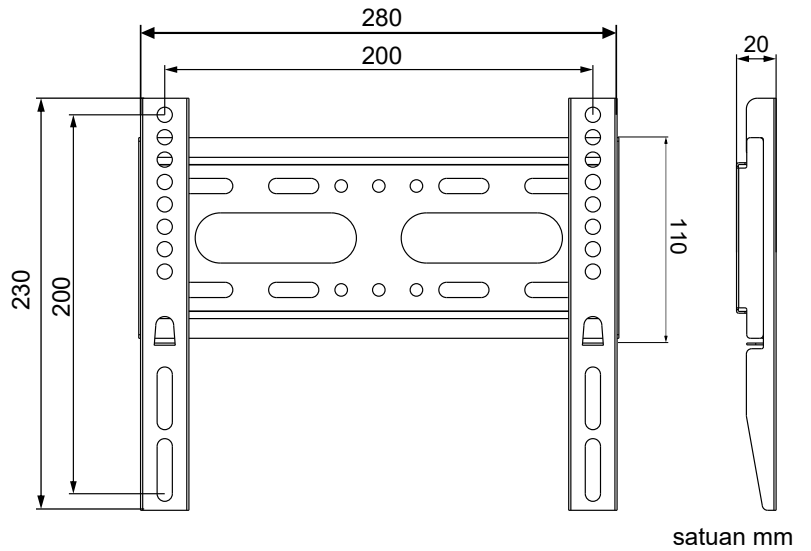

Our TV Brackets
Your Perfect Angle

TV Wall Mount Bracket

Ukuran 14"~43"
BP-T20-SJ

BP-T20-SJ

Screen Size
14"-43"

Weight Capacity
25kgs

Vesa Max
200*200mm

TV Wall Mount Bracket
Ukuran 26"~60"
BP-C40-N-SJ

BP-C40-N-SJ

Screen Size
26"-60"

Tilt Range
±15°

Weight Capacity
30kgs

Vesa Max
400*400mm

**TV Wall Mount
Bracket**
Ukuran 42"~85"
BP-C65-SJ

satuan mm

BP-C65-SJ

Tilt Range
±8°

Vesa Max
400*400mm

**Flat Panel TV
Wall Mount Bracket**
Ukuran 26"~65"
BP-CP305-SJ

BP-CP305-SJ

Screen Size
26"~65"

Weight Capacity
30kgs

Vesa Max
400*400mm

Tilt Range
-8°

Vesa Max
600*400mm

Wheels With Lock
4 cm Wheels

**Bracket
Standing TV**
Ukuran 52"~120"
BP-Y900-SJ

BP-Y900-SJ

Screen Size
52"-120"

Weight Capacity
200kgs

Vesa Max
1200*600mm

Wheels With Lock
4 cm Wheels