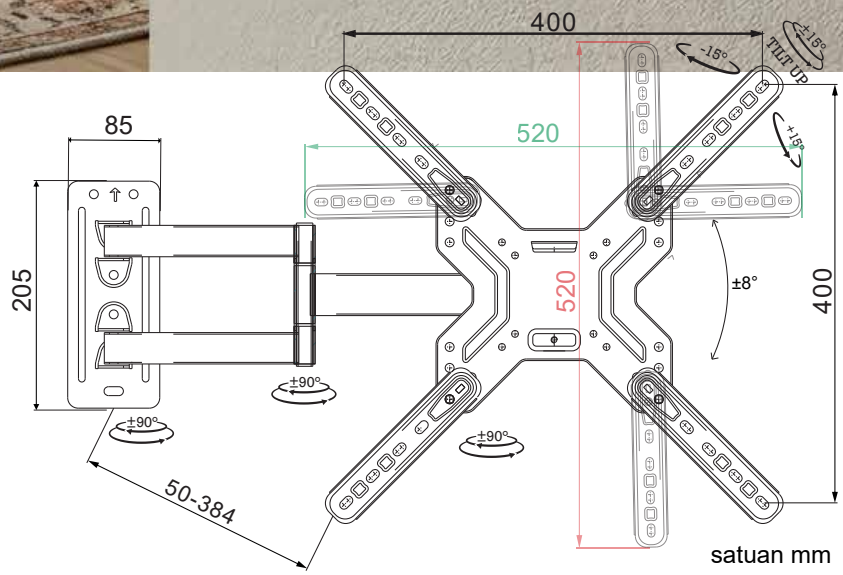

BP-C40-N-SJ

Screen Size
26"-60"

Tilt Range
±15°

Weight Capacity
30kgs

Vesa Max
400*400mm

**TV Wall Mount
Bracket**
Ukuran 42"~85"
BP-C65-SJ

satuan mm

BP-C65-SJ

Screen Size
42"-85"

Tilt Range
±15°

Weight Capacity
100kgs

Vesa Max
700*500mm

**Flat Panel TV
Wall Mount Bracket**
Ukuran 26"~60"
BP-CP303-SJ

BP-CP303-SJ

Screen Size
26"-60"

Weight Capacity
30kgs

Tilt Range
±8°

Vesa Max
400*400mm

**Flat Panel TV
Wall Mount Bracket**
Ukuran 26"~65"
BP-CP305-SJ

BP-CP305-SJ

Screen Size
26"~65"

Weight Capacity
30kgs

Vesa Max
400*400mm

Tilt Range
-8°

Vesa Max
600*400mm

Wheels With Lock
4 cm Wheels

**Bracket
Standing TV**
Ukuran 52"~120"
BP-Y900-SJ

BP-Y900-SJ

Screen Size
52"-120"

Weight Capacity
200kgs

Vesa Max
1200*600mm

Wheels With Lock
4 cm Wheels