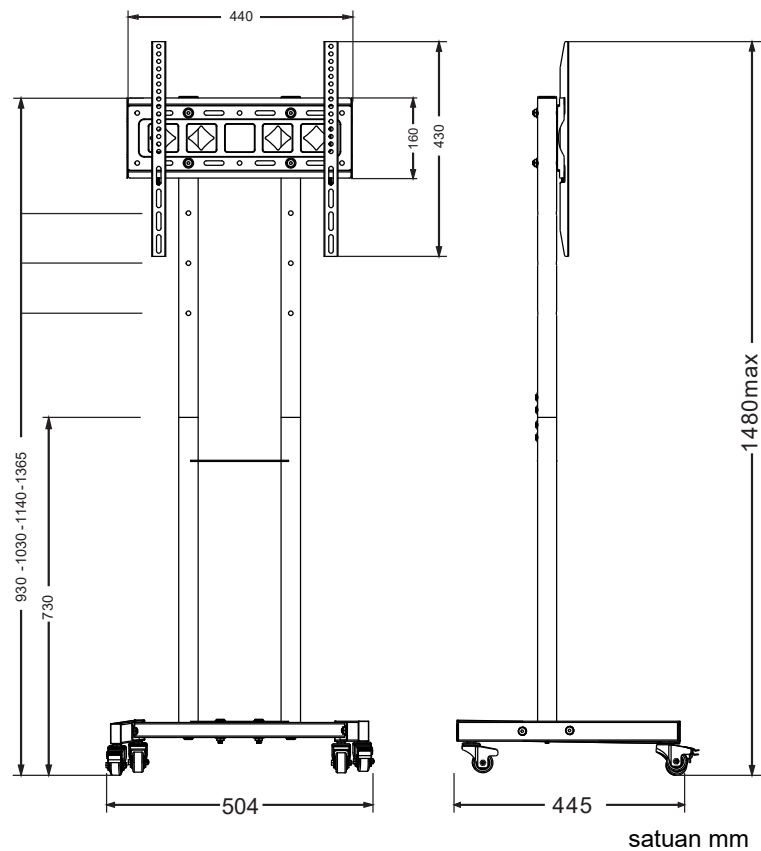

Tilt Range
±8°

Vesa Max
400*400mm

**Flat Panel TV
Wall Mount Bracket**
Ukuran 26"~65"
BP-CP305-SJ

BP-CP305-SJ

Screen Size
26"~65"

Weight Capacity
30kgs

Vesa Max
400*400mm

Tilt Range
-8°

**Bracket
Ceiling TV**
Ukuran 26"~55"
BP-DN04-SJ

BP-DN04-SJ

Screen Size
26"-55"

Vesa Max
400*400mm

Weight Capacity
30kgs

Angle Of Rotation
360°

Tilt Range
+13° -39°

**Bracket
Standing TV
Ukuran 32"~55"
BP-Y609S-SJ**

BP-Y609S-SJ

Screen Size
32"-55"

Weight Capacity
25kgs

Vesa Max
400*400mm

**Bracket
Standing TV
Ukuran 32"~75"
BP-Y800-SJ**

BP-Y800-SJ

Screen Size
32"-75"

Weight Capacity
50kgs

Vesa Max
600*400mm

Wheels With Lock
4 cm Wheels

**Bracket
Standing TV**
Ukuran 52"~120"
BP-Y900-SJ

BP-Y900-SJ

Screen Size
52"-120"

Weight Capacity
200kgs

Vesa Max
1200*600mm

Wheels With Lock
4 cm Wheels