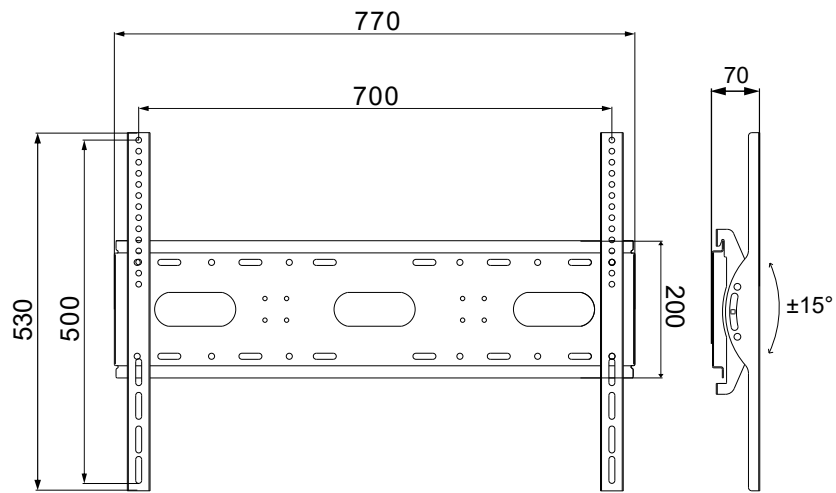

BP-C40-N-SJ

Screen Size
26"-60"

Tilt Range
±15°

Weight Capacity
30kgs

Vesa Max
400*400mm

**TV Wall Mount
Bracket**
Ukuran 42"~85"
BP-C65-SJ

satuan mm

BP-C65-SJ

Screen Size
42"-85"

Tilt Range
±15°

Weight Capacity
100kgs

Vesa Max
700*500mm

**Flat Panel TV
Wall Mount Bracket**
Ukuran 26"~60"
BP-CP303-SJ

BP-CP303-SJ

Screen Size
26"-60"

Weight Capacity
30kgs

Tilt Range
±8°

Vesa Max
400*400mm

**Flat Panel TV
Wall Mount Bracket**
Ukuran 26"~65"
BP-CP305-SJ

BP-CP305-SJ

Screen Size
26"~65"

Weight Capacity
30kgs

Vesa Max
400*400mm

Tilt Range
-8°

Vesa Max
600*400mm

Wheels With Lock
4 cm Wheels

**Bracket
Standing TV**
Ukuran 52"~120"
BP-Y900-SJ

BP-Y900-SJ

Screen Size
52"-120"

Weight Capacity
200kgs

Vesa Max
1200*600mm

Wheels With Lock
4 cm Wheels