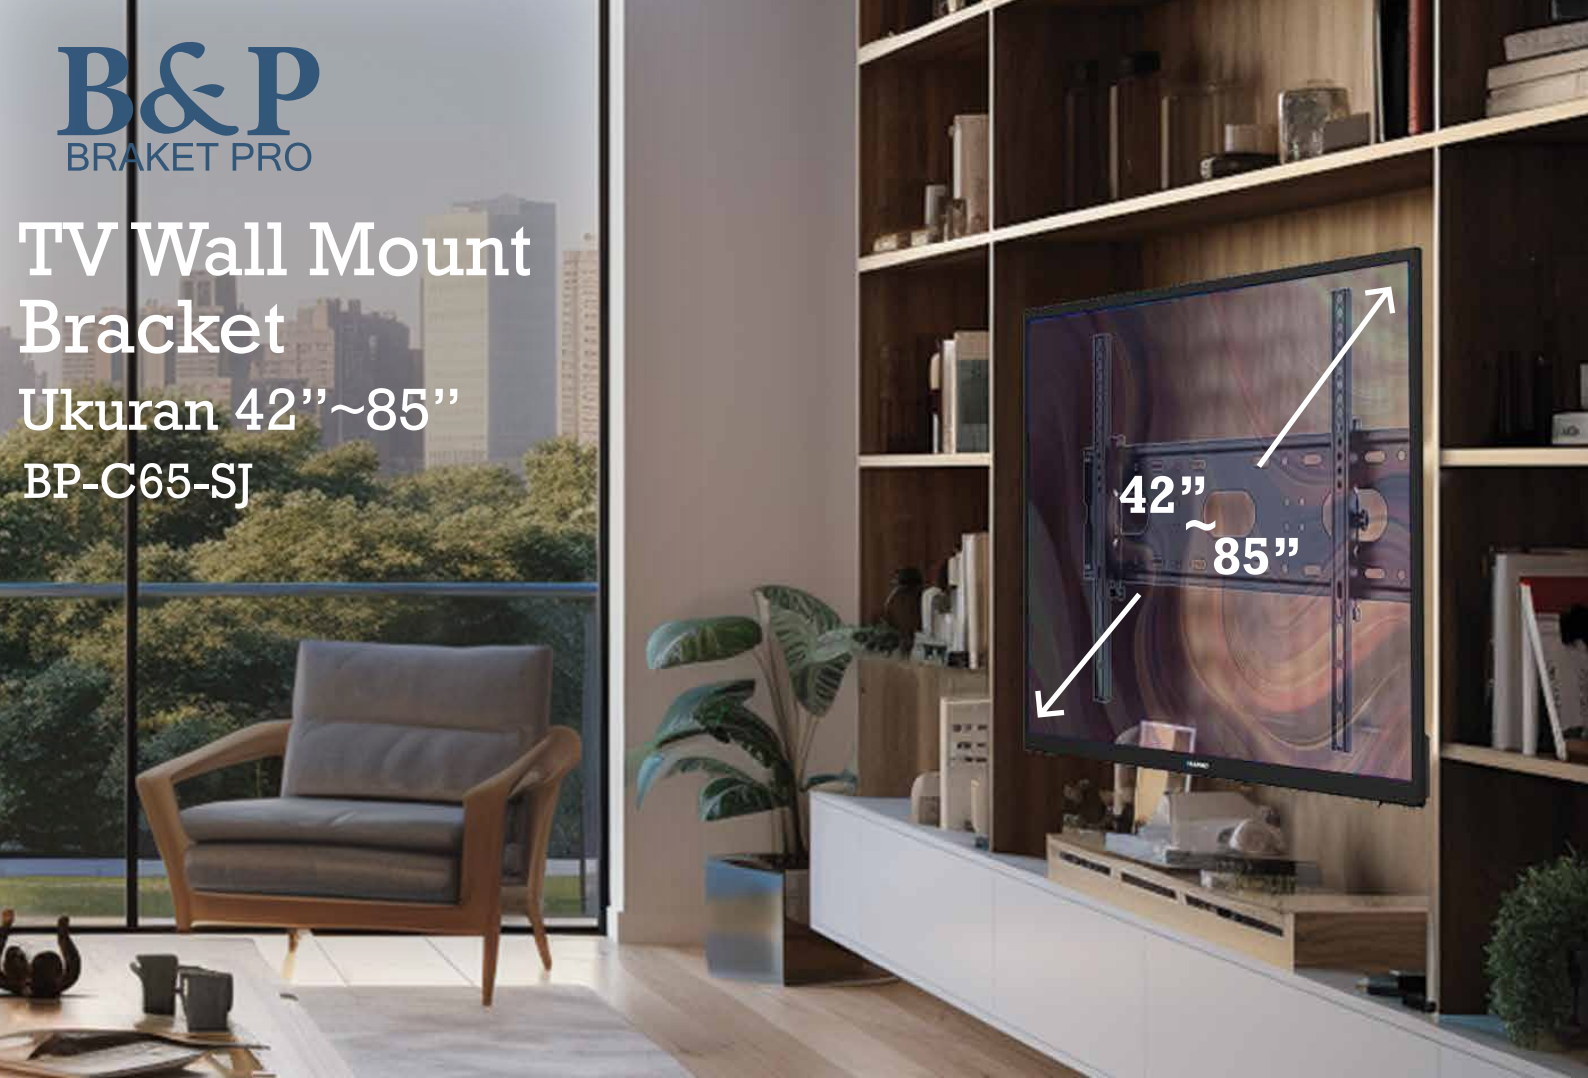

BP-C40-N-SJ

Screen Size
26"-60"

Tilt Range
±15°

Weight Capacity
30kgs

Vesa Max
400*400mm

**TV Wall Mount
Bracket**
Ukuran 42"~85"
BP-C65-SJ

satuan mm

BP-C65-SJ

Screen Size
42"-85"

Tilt Range
±15°

Weight Capacity
100kgs

Vesa Max
700*500mm

**Flat Panel TV
Wall Mount Bracket**
Ukuran 26"~60"
BP-CP303-SJ

BP-CP303-SJ

Screen Size
26"-60"

Weight Capacity
30kgs

Tilt Range
±8°

Vesa Max
400*400mm

**Flat Panel TV
Wall Mount Bracket**
Ukuran 26"~65"
BP-CP305-SJ

BP-CP305-SJ

Screen Size
26"~65"

Weight Capacity
30kgs

Vesa Max
400*400mm

Tilt Range
-8°