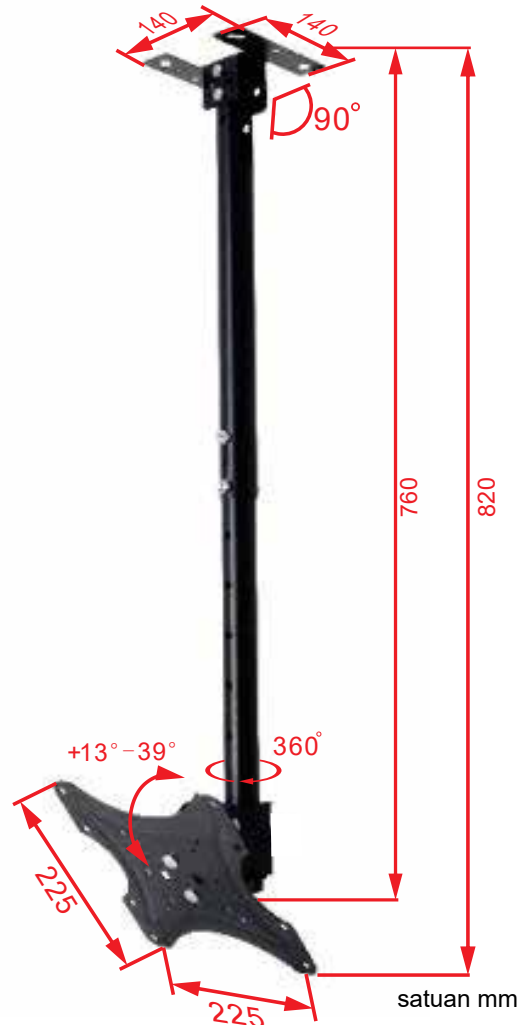

BP-C40-N-SJ

Screen Size
26"-60"

Tilt Range
±15°

Weight Capacity
30kgs

Vesa Max
400*400mm

**TV Wall Mount
Bracket**
Ukuran 42"~85"
BP-C65-SJ

satuan mm

BP-C65-SJ

Screen Size
42"-85"

Tilt Range
±15°

Weight Capacity
100kgs

Vesa Max
700*500mm

**Flat Panel TV
Wall Mount Bracket**
Ukuran 26"~60"
BP-CP303-SJ

BP-CP303-SJ

Screen Size
26"-60"

Weight Capacity
30kgs

Tilt Range
±8°

Vesa Max
400*400mm

**Flat Panel TV
Wall Mount Bracket**
Ukuran 26"~65"
BP-CP305-SJ

BP-CP305-SJ

Screen Size
26"~65"

Weight Capacity
30kgs

Vesa Max
400*400mm

Tilt Range
-8°

**Bracket
Ceiling TV**
Ukuran 14"~42"
BP-DN02-SJ

BP-DN02-SJ

Screen Size
14"-42"

Vesa Max
200*200mm

Weight Capacity
30kgs

Angle Of Rotation
360°

Tilt Range
+13° -39°

satuan mm