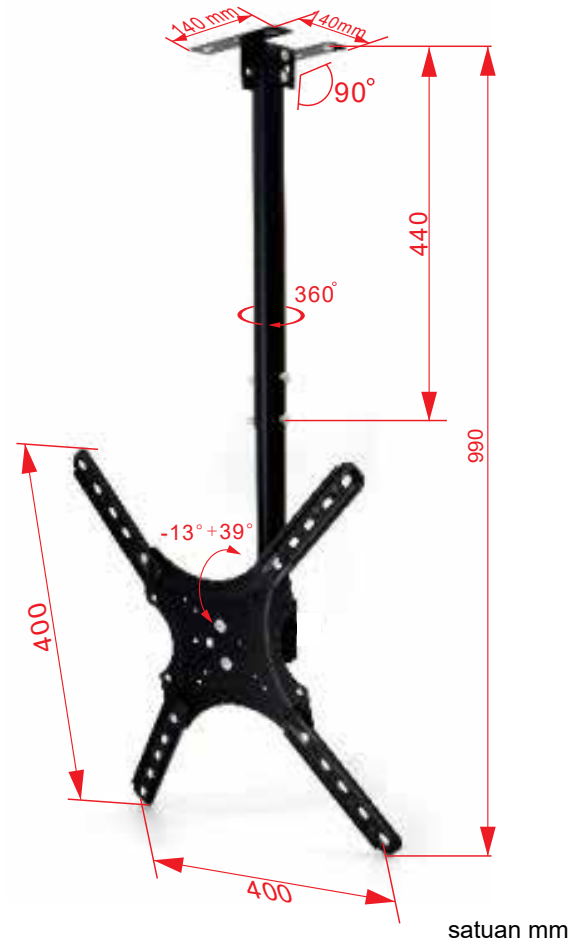

BP-C40-N-SJ

Screen Size
26"-60"

Tilt Range
±15°

Weight Capacity
30kgs

Vesa Max
400*400mm

**TV Wall Mount
Bracket**
Ukuran 42"~85"
BP-C65-SJ

satuan mm

BP-C65-SJ

Tilt Range
±8°

Vesa Max
400*400mm

**Flat Panel TV
Wall Mount Bracket**
Ukuran 26"~65"
BP-CP305-SJ

BP-CP305-SJ

Screen Size
26"~65"

Weight Capacity
30kgs

Vesa Max
400*400mm

Tilt Range
-8°

**Bracket
Ceiling TV**
Ukuran 26"~55"
BP-DN04-SJ

BP-DN04-SJ

Screen Size
26"-55"

Vesa Max
400*400mm

Weight Capacity
30kgs

Angle Of Rotation
360°

Tilt Range
+13° -39°

**Bracket
Standing TV
Ukuran 32"~55"
BP-Y609S-SJ**

Vesa Max
600*400mm

Wheels With Lock
4 cm Wheels

**Bracket
Standing TV**
Ukuran 52"~120"
BP-Y900-SJ

BP-Y900-SJ

Screen Size
52"-120"

Weight Capacity
200kgs

Vesa Max
1200*600mm

Wheels With Lock
4 cm Wheels