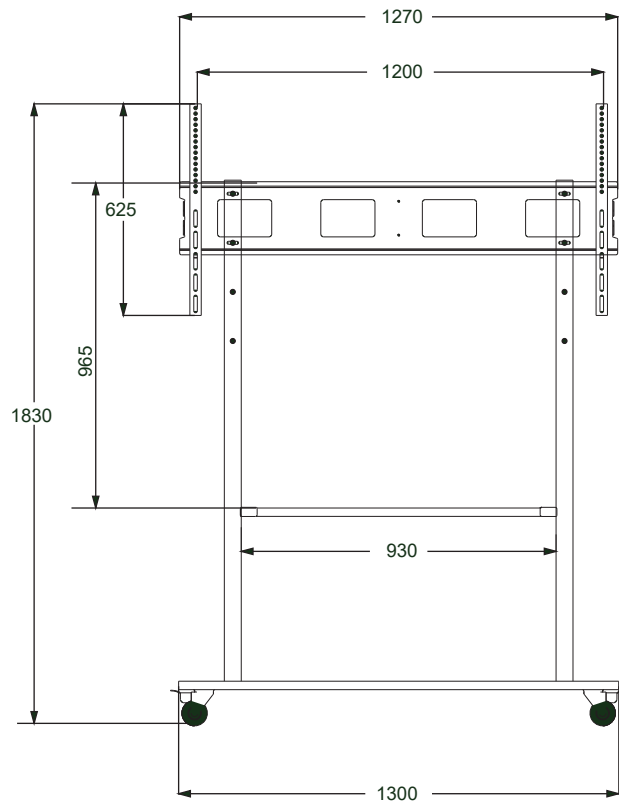

Tilt Range
±8°

Vesa Max
400*400mm

**Flat Panel TV
Wall Mount Bracket**
Ukuran 26"~65"
BP-CP305-SJ

BP-CP305-SJ

Screen Size
26"~65"

Weight Capacity
30kgs

Vesa Max
400*400mm

Tilt Range
-8°

**Bracket
Ceiling TV**
Ukuran 26"~55"
BP-DN04-SJ

BP-DN04-SJ

Screen Size
26"-55"

Vesa Max
400*400mm

Weight Capacity
30kgs

Angle Of Rotation
360°

Tilt Range
+13° -39°

**Bracket
Standing TV
Ukuran 32"~55"
BP-Y609S-SJ**

BP-Y609S-SJ

Screen Size
32"-55"

Weight Capacity
25kgs

Vesa Max
400*400mm

**Bracket
Standing TV
Ukuran 32"~75"
BP-Y800-SJ**

BP-Y800-SJ

Screen Size
32"-75"

Weight Capacity
50kgs

Vesa Max
600*400mm

Wheels With Lock
4 cm Wheels

**Bracket
Standing TV**
Ukuran 52"~120"
BP-Y900-SJ

BP-Y900-SJ

Screen Size
52"-120"

Weight Capacity
200kgs

Vesa Max
1200*600mm

Wheels With Lock
4 cm Wheels