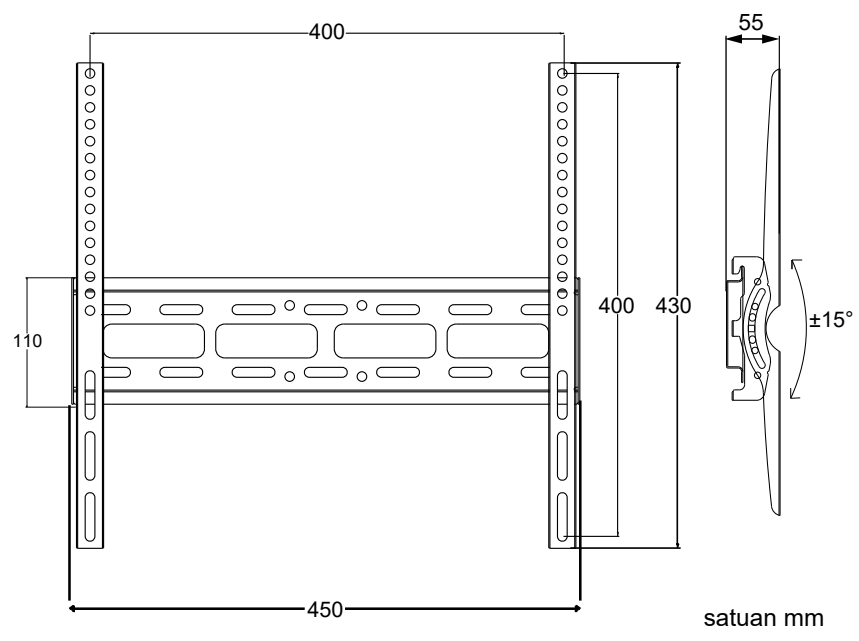

Our TV Brackets
Your Perfect Angle

TV Wall Mount Bracket

Ukuran 14"~43"
BP-T20-SJ

BP-T20-SJ

Screen Size
14"-43"

Weight Capacity
25kgs

Vesa Max
200*200mm

TV Wall Mount Bracket
Ukuran 26"~60"
BP-C40-N-SJ

BP-C40-N-SJ

Screen Size
26"-60"

Tilt Range
±15°

Weight Capacity
30kgs

Vesa Max
400*400mm

**TV Wall Mount
Bracket**
Ukuran 42"~85"
BP-C65-SJ

satuan mm

BP-C65-SJ

Tilt Range
±8°

Vesa Max
400*400mm

**Flat Panel TV
Wall Mount Bracket**
Ukuran 26"~65"
BP-CP305-SJ

BP-CP305-SJ

Screen Size
26"~65"

Weight Capacity
30kgs

Vesa Max
400*400mm

Tilt Range
-8°

Vesa Max
600*400mm

Wheels With Lock
4 cm Wheels

**Bracket
Standing TV**
Ukuran 52"~120"
BP-Y900-SJ

BP-Y900-SJ

Screen Size
52"-120"

Weight Capacity
200kgs

Vesa Max
1200*600mm

Wheels With Lock
4 cm Wheels