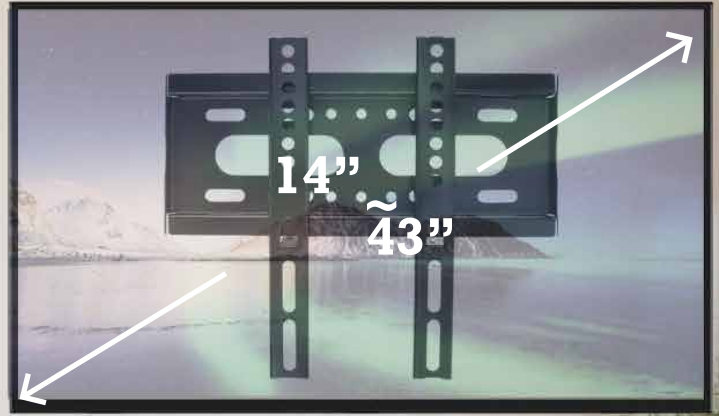

Our TV Brackets
Your Perfect Angle

TV Wall Mount Bracket

Ukuran 14"~43"
BP-T20-SJ

BP-T20-SJ

Screen Size
14"-43"

Weight Capacity
25kgs

Vesa Max
200*200mm

TV Wall Mount Bracket
Ukuran 26"~60"
BP-C40-N-SJ

BP-C40-N-SJ

Screen Size
26"-60"

Tilt Range
±15°

Weight Capacity
30kgs

Vesa Max
400*400mm

**TV Wall Mount
Bracket**
Ukuran 42"~85"
BP-C65-SJ

satuan mm

BP-C65-SJ

Tilt Range
±8°

Vesa Max
400*400mm

**Flat Panel TV
Wall Mount Bracket**
Ukuran 26"~65"
BP-CP305-SJ

BP-CP305-SJ

Screen Size
26"~65"

Weight Capacity
30kgs

Vesa Max
400*400mm

Tilt Range
-8°

Vesa Max
600*400mm

Wheels With Lock
4 cm Wheels

**Bracket
Standing TV**
Ukuran 52"~120"
BP-Y900-SJ

BP-Y900-SJ

Screen Size
52"-120"

Weight Capacity
200kgs

Vesa Max
1200*600mm

Wheels With Lock
4 cm Wheels