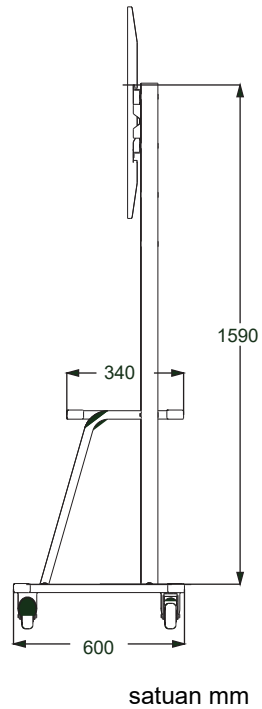

**Bracket
Ceiling TV**
Ukuran 14"~42"
BP-DN02-SJ

BP-DN02-SJ

Screen Size
14"-42"

Vesa Max
200*200mm

Weight Capacity
30kgs

Angle Of Rotation
360°

Tilt Range
+13° -39°

satuan mm

**Bracket
Ceiling TV**
Ukuran 26"~55"
BP-DN04-SJ

BP-DN04-SJ

Screen Size
26"-55"

Vesa Max
400*400mm

Weight Capacity
30kgs

Angle Of Rotation
360°

Tilt Range
+13° -39°

**Bracket
Standing TV
Ukuran 32"~55"
BP-Y609S-SJ**

BP-Y609S-SJ

Screen Size
32"-55"

Weight Capacity
25kgs

Vesa Max
400*400mm

**Bracket
Standing TV
Ukuran 32"~75"
BP-Y800-SJ**

BP-Y800-SJ

Screen Size
32"-75"

Weight Capacity
50kgs

Vesa Max
600*400mm

Wheels With Lock
4 cm Wheels

**Bracket
Standing TV**
Ukuran 52"~120"
BP-Y900-SJ

BP-Y900-SJ

Screen Size
52"-120"

Weight Capacity
200kgs

Vesa Max
1200*600mm

Wheels With Lock
4 cm Wheels