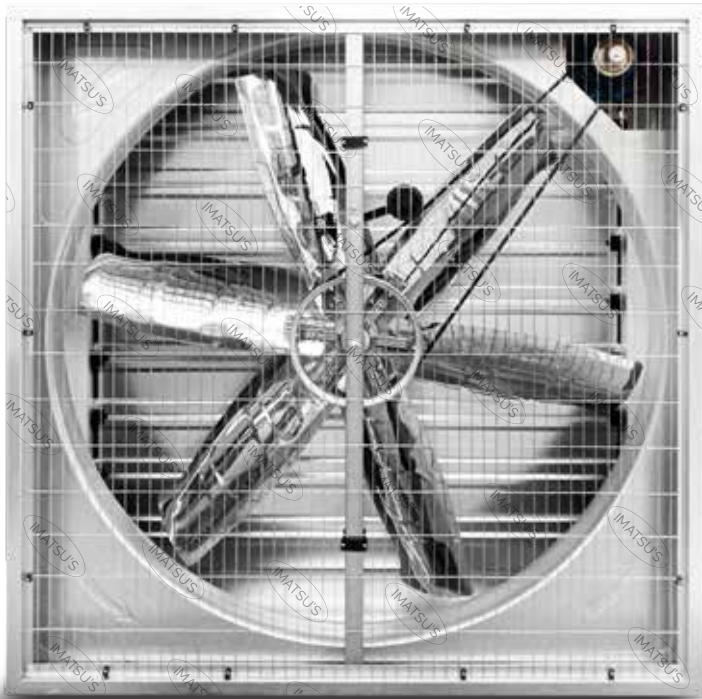

BOX FAN

Hammer Type

THE SHUTTER

Temukan juga produk-produk yang kami jual di lapak resmi
Kipasku Imatsu's di e-commerce berikut :

Kunjungi juga sosial media kami untuk mendapatkan info terupdate

@imatsu.official

Imatsu's Fan Indonesia

Kipas Imatsu's

Spesifikasi dapat berubah sewaktu-waktu tanpa pemberitahuan
terlebih dahulu. Untuk info lebih jelas mohon hubungi sales &
marketing Outlet CKE sebelum melakukan transaksi.

Service Center, Sosmed
& Lapak Resmi
182/R/J/AFL-FBDUJ-IMS-FB/DE/I

kipascke.co.id